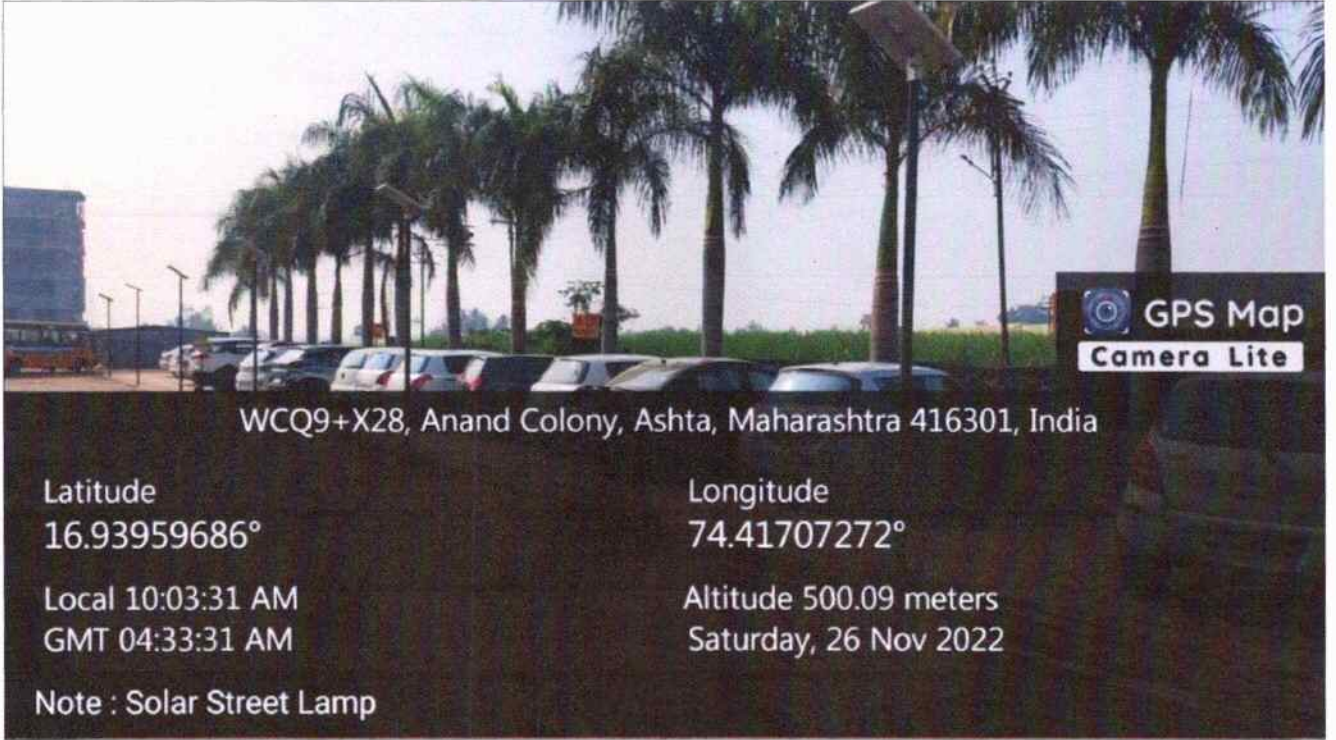

Sant Dnyaneshwar Shikshan Sanstha's
**Hon. Shri. Annasaheb Dange Ayurved Medical College
& Post Graduate Research Center**
A/p :Ashta, Tal. : Walwa, Dist :Sangli – 416 301
Website: www.adamcashta.com E-mail : ashta.adamc@gmail.com
NAAC accredited ISO Certified 9001-2015, 14000-2015

SOLAR STREET LAMP