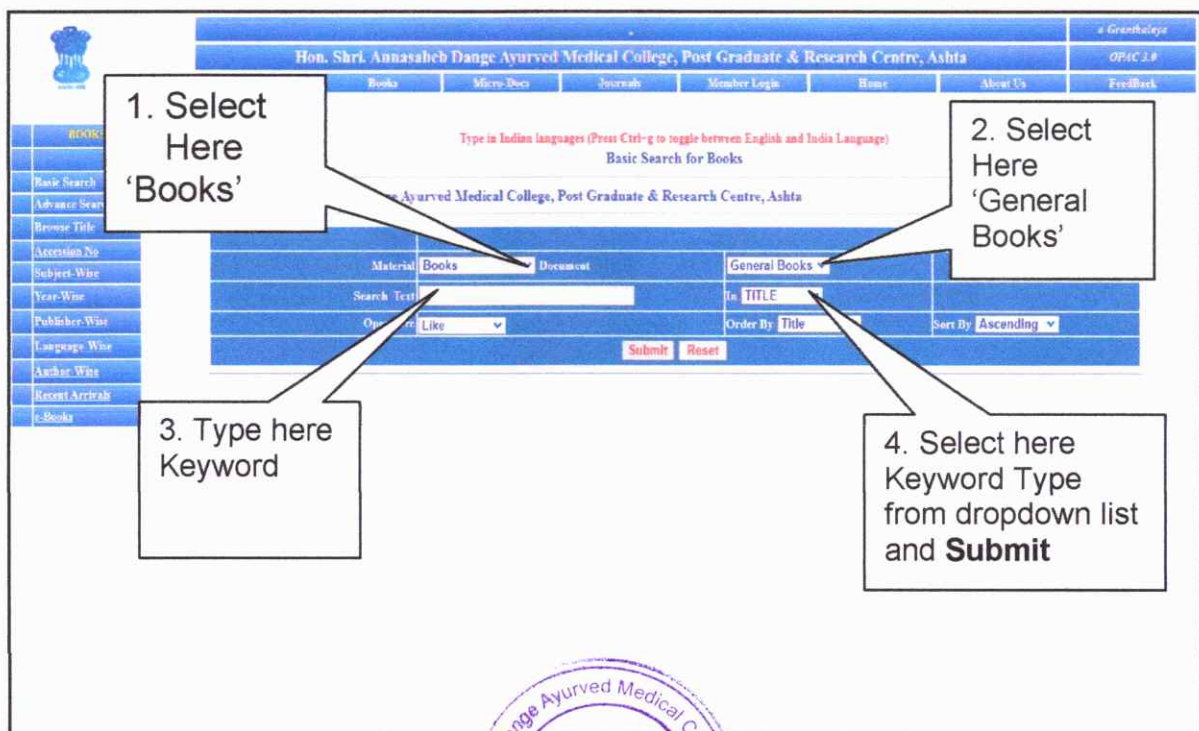

Then you will get following page