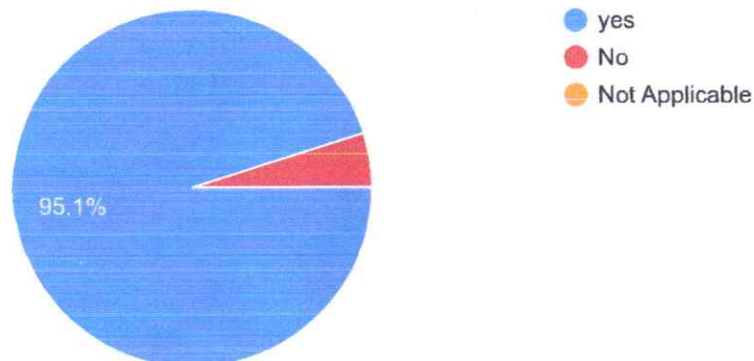

Student Feedback (Hostel Facility) 2022-23

41 responses

[Publish analytics](#)

Full Name

Copy

41 responses

Academic Year

Copy

41 responses

Hostel Faculty Available

Copy

41 responses