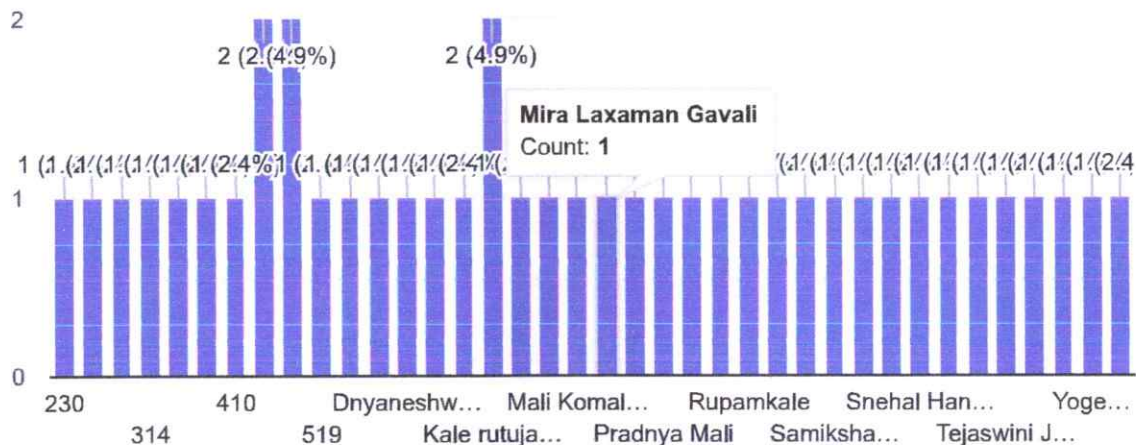

Student Feedback (Hostel Facility) 2022-23

41 responses

[Publish analytics](#)

Full Name

Copy

41 responses

Academic Year

Copy