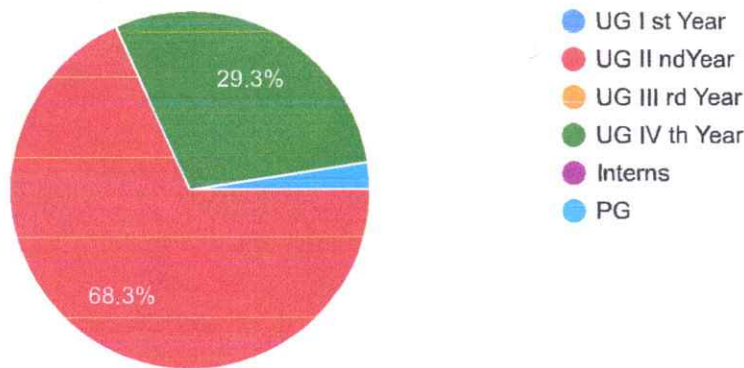

Academic Year

Copy

41 responses

Hostel Faculty Available

Copy

41 responses