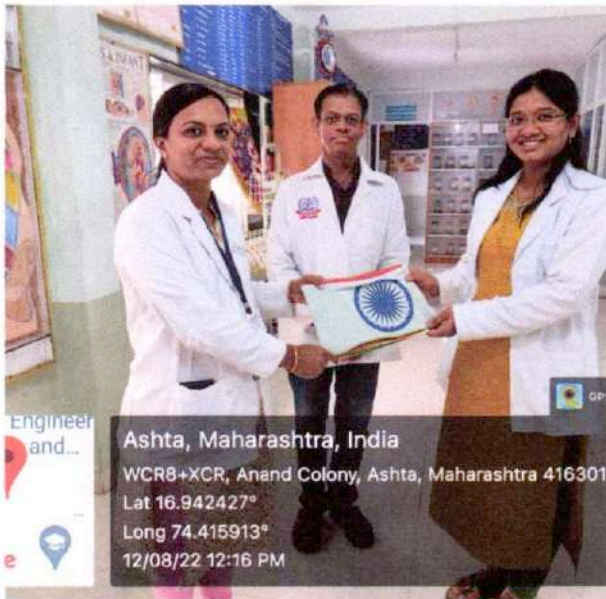

Sant Dnyaneshwar Shikshan Sanstha's
Hon. Shri. Annasaheb Dange Ayurved Medical College
& Post Graduate Research Center
A/p : Ashta, Tal. : Walwa, Dist : Sangli – 416 301
Website : www.adamcashta.com
NAAC Accrediatated ISO Certified 9001-2015,14000-2015

Har Ghar Tiranga Program: Flag Distribution Activity Dated 12/08/2022

Ashta, Maharashtra, India
WCR8+XCR, Anand Colony, Ashta, Maharashtra 416301
Lat 16.942427°
Long 74.415913°
12/08/22 12:16 PM